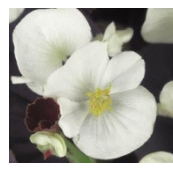

Begonias Bedding Flats

Gin

Olympia Pink

Olympia Red

Olympia White

Organdy Mix

Vodka

Whiskey

White

Marigolds Bedding Flats

Janie Mix

Discovery Orange

Janie Deep Orange

Discovery Yellow

Janie Bright Yellow

The images shown here are provided by our vendors and they may not represent the actual color of the item due to the nature of the photographs and their presentation in print. Our intentions are to display the colors relative to one another, and to show you what the items look like in the event that you are not familiar with a plant.