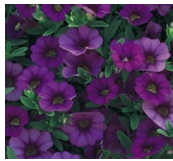

Hungarian Hot

Jalapeno

Broccoli

Red Cabbage

Vegetables

Million Bells 4" Pot

Pink

Purple