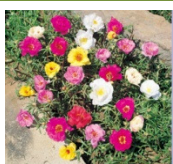

Portulaca

Mix